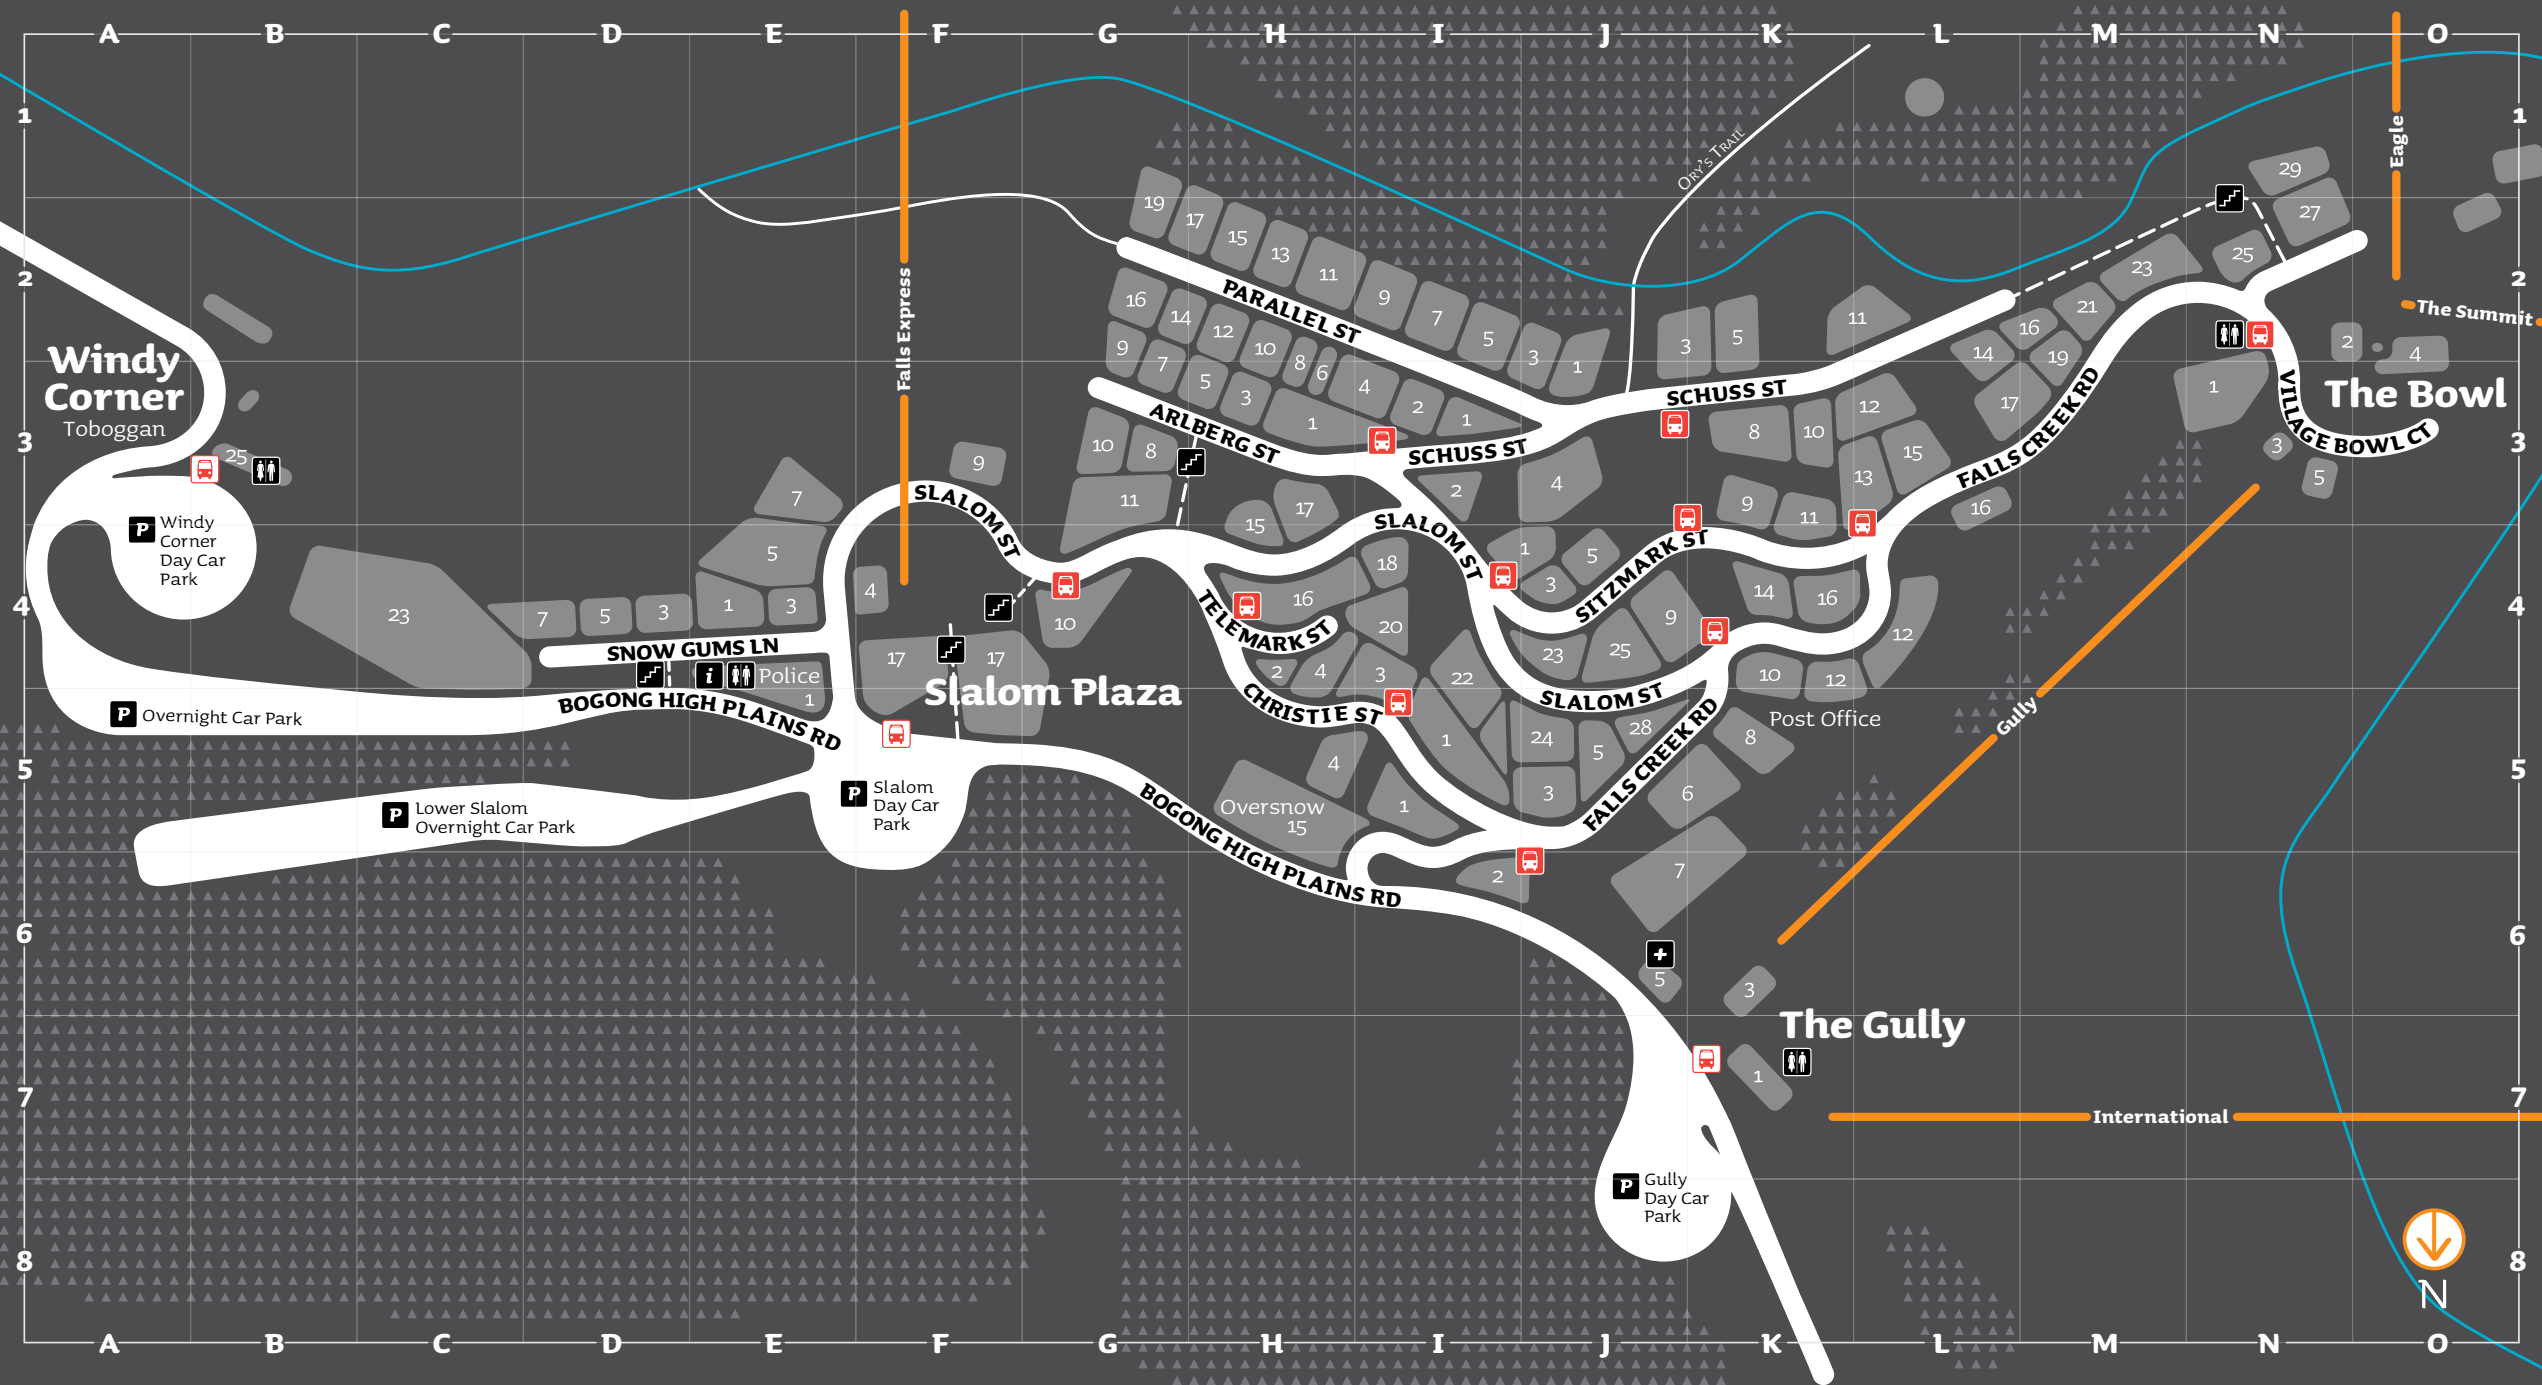

# VILLAGE MAP

**KEY**

Parking	Toilet	Stairs	Shuttle Stop	Building	Main Road	Aqueduct	Lift
Information	Medical Centre	Trees	Village Bus Stop	Street Number	Stair Access	Trail	North

BUSINESS/SERVICE NAME	ADDRESS	TELEPHONE	REF
-----------------------	---------	-----------	-----

### BARS, DINING & EATERIES

Alta Restaurant	17 Bogong High Plains Rd	5732 8020	F5
Astra Restaurant & Bar	5 Sitzmark St	5758 3496	J4
Attunga - LEE's Restaurant	10 Arlberg St	5758 3255	G3
Big Red's BBQ	Wombats Ramble		
Café Max	27 Falls Creek Rd	5758 3347	N2
Cloud 9 Restaurant	Top Falls Express	5758 3451	
Cock'n'Bull	10 Slalom St	5758 3210	G4
Country Club Restaurant & Bar	7 Bogong High Plains Rd	5758 3391	J6
Dicky Knees	Ruined Castle	5758 3390	
Falls Creek Hotel	23 Falls Creek Rd	5758 3282	M2
Frying Pan Inn	4 Village Bowl Crt	5758 3390	O2
Gateway Café/Bar	1 Bogong High Plains Rd	5758 3646	K7
Huski Produce Store	3 Sitzmark St	5758 3863	J4
J.B.'s Bar & Restaurant	9 Parallel St	5758 3278	I2
Julian's Bar & Café	18 Slalom St	5758 3211	I4
Lakeside Lodge	14 Schuss St	5758 3302	L2
Maggie's Snacks	Towers		
Milch Café	4 Schuss St	5758 3407	J3
Mo's at Feathertop	14 Parallel St	5758 3232	G2
Nelse Lodge	17 Slalom St	5758 3263	H3
Silverski Oishi Go	1 Sitzmark St	5758 3375	I4
Snowdrift Restaurant & Bar	15 Falls Creek Rd	5758 3303	L3
Summit Ridge Restaurant	8 Schuss St	5758 3800	K3
The Last Hoot Café & Bar	9 Slalom St	5758 3088	F3
The Man Hotel	20 Slalom St	5758 3362	I4
The Pass Coffee & Snack Kiosk	17 Bogong High Plains Rd	5732 8000	F5
Tomdickandharry's Apres Café Bar	17 Bogong High Plains Rd	5732 8018	F5
Trackers	16 Schuss St	5758 3346	M2
Winterhaven Restaurant	28 Slalom St	5758 3888	J5